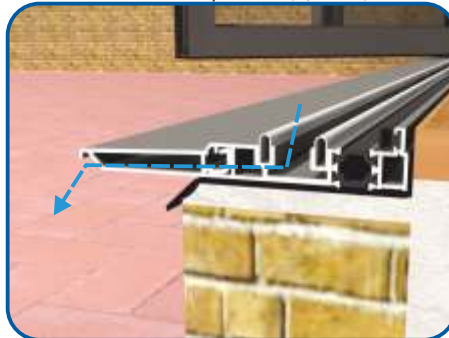

Cill Options & Drainage

85mm Cill - ETC451

Not available with the low rebated threshold.

150mm Cill - ETC457

190mm Cill - ETC458

225mm Cill - ETC479

Drainage

When installing a bifold, drainage paths for the threshold need to be taken into consideration. Please discuss drainage with the installer, homeowner and installer of external flooring. The images below depict an example of each threshold and its drainage path.

Standard Rebated No Cill (Open Out)

Standard Rebated With Cill (Open Out)

Low Rebated No Cill (Open Out)

Low Rebated With Clip In Cill (Open Out)

Low Rebated With Separate Cill (Open Out)

The images displayed in this document are an artistic representation only, and not a comprehensive installation guide. We do not supply decking, flooring, lead flashing etc. If in doubt please speak to a experienced builder or our technical department.