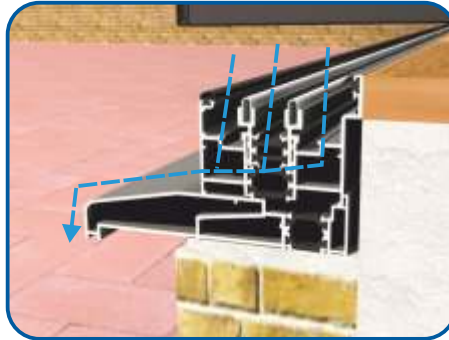

Low Rebated Threshold

Open Out - With Separate Cill

With Decking

With Patio

	Threshold
	Cill
	Brick/Concrete

The images displayed in this document are an artistic representation only, and not a comprehensive installation guide. We do not supply decking, flooring, lead flashing etc. If in doubt please speak to a experienced builder or our technical department.

Cill Options & Drainage

85mm Cill - ETC451

Not available with the low rebated threshold.

150mm Cill - ETC457

190mm Cill - ETC458

225mm Cill - ETC479

Drainage

When installing a bifold, drainage paths for the threshold need to be taken into consideration. Please discuss drainage with the installer, homeowner and installer of external flooring. The images below depict an example of each threshold and its drainage path.

Standard Rebated No Cill (Open Out)

Standard Rebated With Cill (Open Out)

Low Rebated No Cill (Open Out)

Low Rebated With Clip In Cill (Open Out)

Low Rebated With Separate Cill (Open Out)

The images displayed in this document are an artistic representation only, and not a comprehensive installation guide. We do not supply decking, flooring, lead flashing etc. If in doubt please speak to a experienced builder or our technical department.