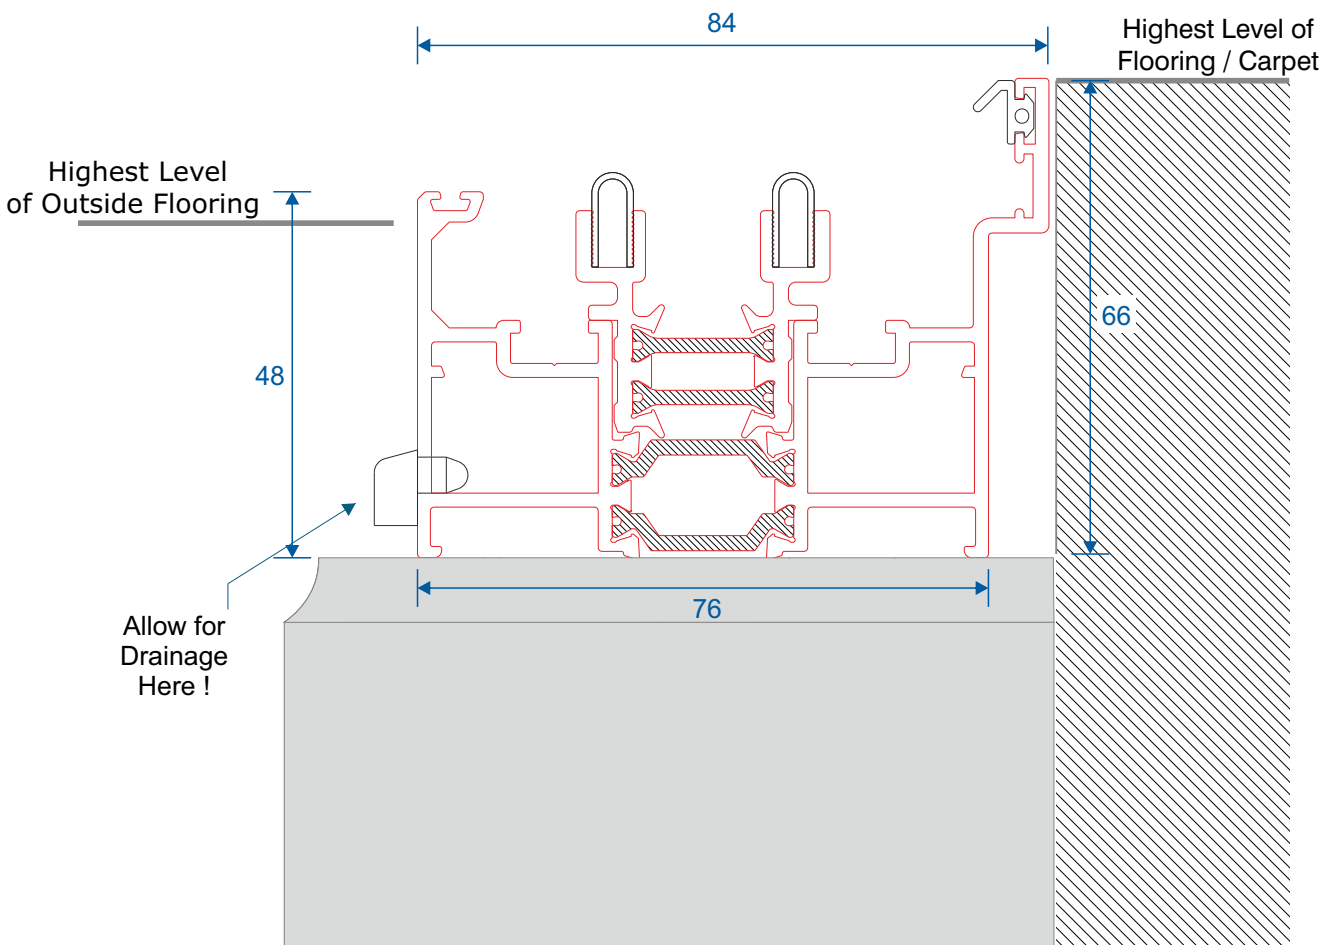

With Patio

	Threshold
	Cill
	Brick/Concrete

The images displayed in this document are an artistic representation only, and not a comprehensive installation guide. We do not supply decking, flooring, lead flashing etc. If in doubt please speak to a experienced builder or our technical department.