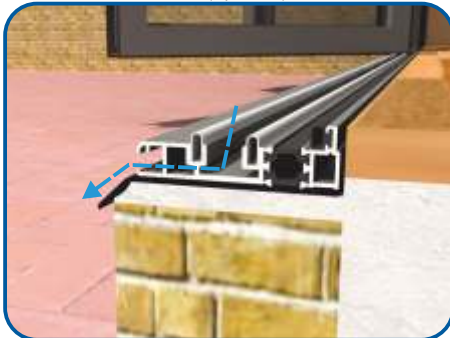

Low Rebated Threshold

Open Out - With Separate Cill

With Decking

With Patio

	Threshold
	Cill
	Brick/Concrete

The images displayed in this document are an artistic representation only, and not a comprehensive installation guide. We do not supply decking, flooring, lead flashing etc. If in doubt please speak to a experienced builder or our technical department.

Cill Options & Drainage

85mm Cill - ETC451

Not available with the low rebated threshold.

150mm Cill - ETC457

190mm Cill - ETC458

225mm Cill - ETC479

Drainage

When installing a bifold, drainage paths for the threshold need to be taken into consideration. Please discuss drainage with the installer, homeowner and installer of external flooring. The images below depict an example of each threshold and its drainage path.

Standard Rebated No Cill (Open Out)

Standard Rebated With Cill (Open Out)

Low Rebated No Cill (Open Out)

Low Rebated With Clip In Cill (Open Out)

Low Rebated With Separate Cill (Open Out)

The images displayed in this document are an artistic representation only, and not a comprehensive installation guide. We do not supply decking, flooring, lead flashing etc. If in doubt please speak to a experienced builder or our technical department.