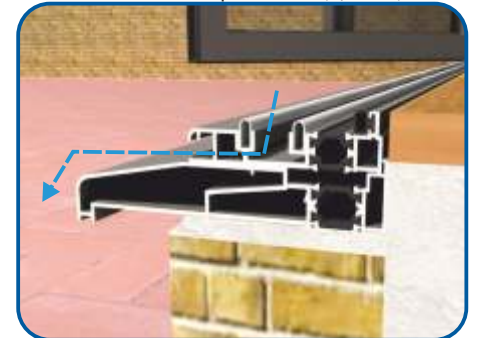

Cill Options & Drainage

85mm Cill - ETC451

Not available with the low rebated threshold.

150mm Cill - ETC457

190mm Cill - ETC458

225mm Cill - ETC479

Drainage

When installing a bifold, drainage paths for the threshold need to be taken into consideration. Please discuss drainage with the installer, homeowner and installer of external flooring. The images below depict an example of each threshold and its drainage path.

Standard Rebated No Cill (Open Out)

Standard Rebated With Cill (Open Out)

Low Rebated No Cill (Open Out)

Low Rebated With Clip In Cill (Open Out)

Low Rebated With Separate Cill (Open Out)

The images displayed in this document are an artistic representation only, and not a comprehensive installation guide. We do not supply decking, flooring, lead flashing etc. If in doubt please speak to a experienced builder or our technical department.