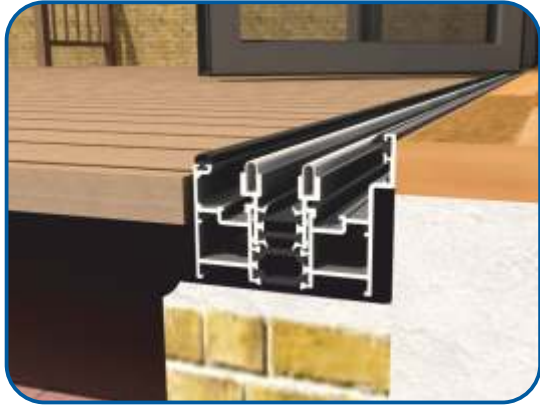

Standard Rebated Threshold

Open Out - No Cill

With Decking