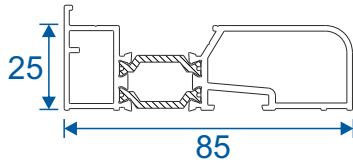

Low Rebated Threshold

Open Out - With Separate Cill

With Decking

With Patio

	Threshold
	Cill
	Brick/Concrete

The images displayed in this document are an artistic representation only, and not a comprehensive installation guide. We do not supply decking, flooring, lead flashing etc. If in doubt please speak to a experienced builder or our technical department.

Cill Options & Drainage

85mm Cill - ETC451

Not available with the low rebated threshold.

150mm Cill - ETC457

190mm Cill - ETC458

225mm Cill - ETC479

Drainage

When installing a bifold, drainage paths for the threshold need to be taken into consideration. Please discuss drainage with the installer, homeowner and installer of external flooring. The images below depict an example of each threshold and its drainage path.