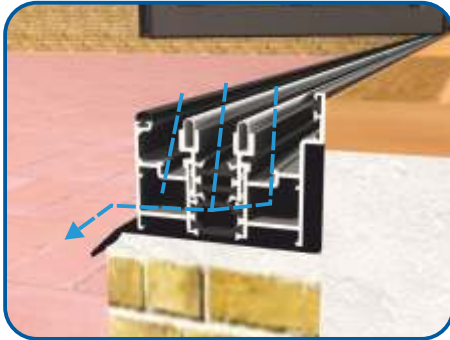

Low Rebated Threshold

Open Out - With Separate Cill

With Decking

With Patio

	Threshold
	Cill
	Brick/Concrete

The images displayed in this document are an artistic representation only, and not a comprehensive installation guide. We do not supply decking, flooring, lead flashing etc. If in doubt please speak to a experienced builder or our technical department.

Cill Options & Drainage

85mm Cill - ETC451

Not available with the low rebated threshold.

150mm Cill - ETC457

190mm Cill - ETC458

225mm Cill - ETC479

Drainage

When installing a bifold, drainage paths for the threshold need to be taken into consideration. Please discuss drainage with the installer, homeowner and installer of external flooring. The images below depict an example of each threshold and its drainage path.

Standard Rebated No Cill (Open Out)

Standard Rebated With Cill (Open Out)

Low Rebated No Cill (Open Out)

Low Rebated With Clip In Cill (Open Out)

Low Rebated With Separate Cill (Open Out)

The images displayed in this document are an artistic representation only, and not a comprehensive installation guide. We do not supply decking, flooring, lead flashing etc. If in doubt please speak to a experienced builder or our technical department.