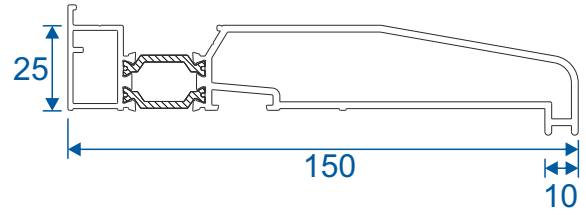

Low Rebated Threshold

Open Out - With Separate Cill

With Decking

With Patio

	Threshold
	Cill
	Brick/Concrete

The images displayed in this document are an artistic representation only, and not a comprehensive installation guide. We do not supply decking, flooring, lead flashing etc. If in doubt please speak to a experienced builder or our technical department.

Cill Options & Drainage

85mm Cill - ETC451

Not available with the low rebated threshold.

150mm Cill - ETC457

190mm Cill - ETC458

225mm Cill - ETC479

Drainage

When installing a bifold, drainage paths for the threshold need to be taken into consideration. Please discuss drainage with the installer, homeowner and installer of external flooring. The images below depict an example of each threshold and its drainage path.