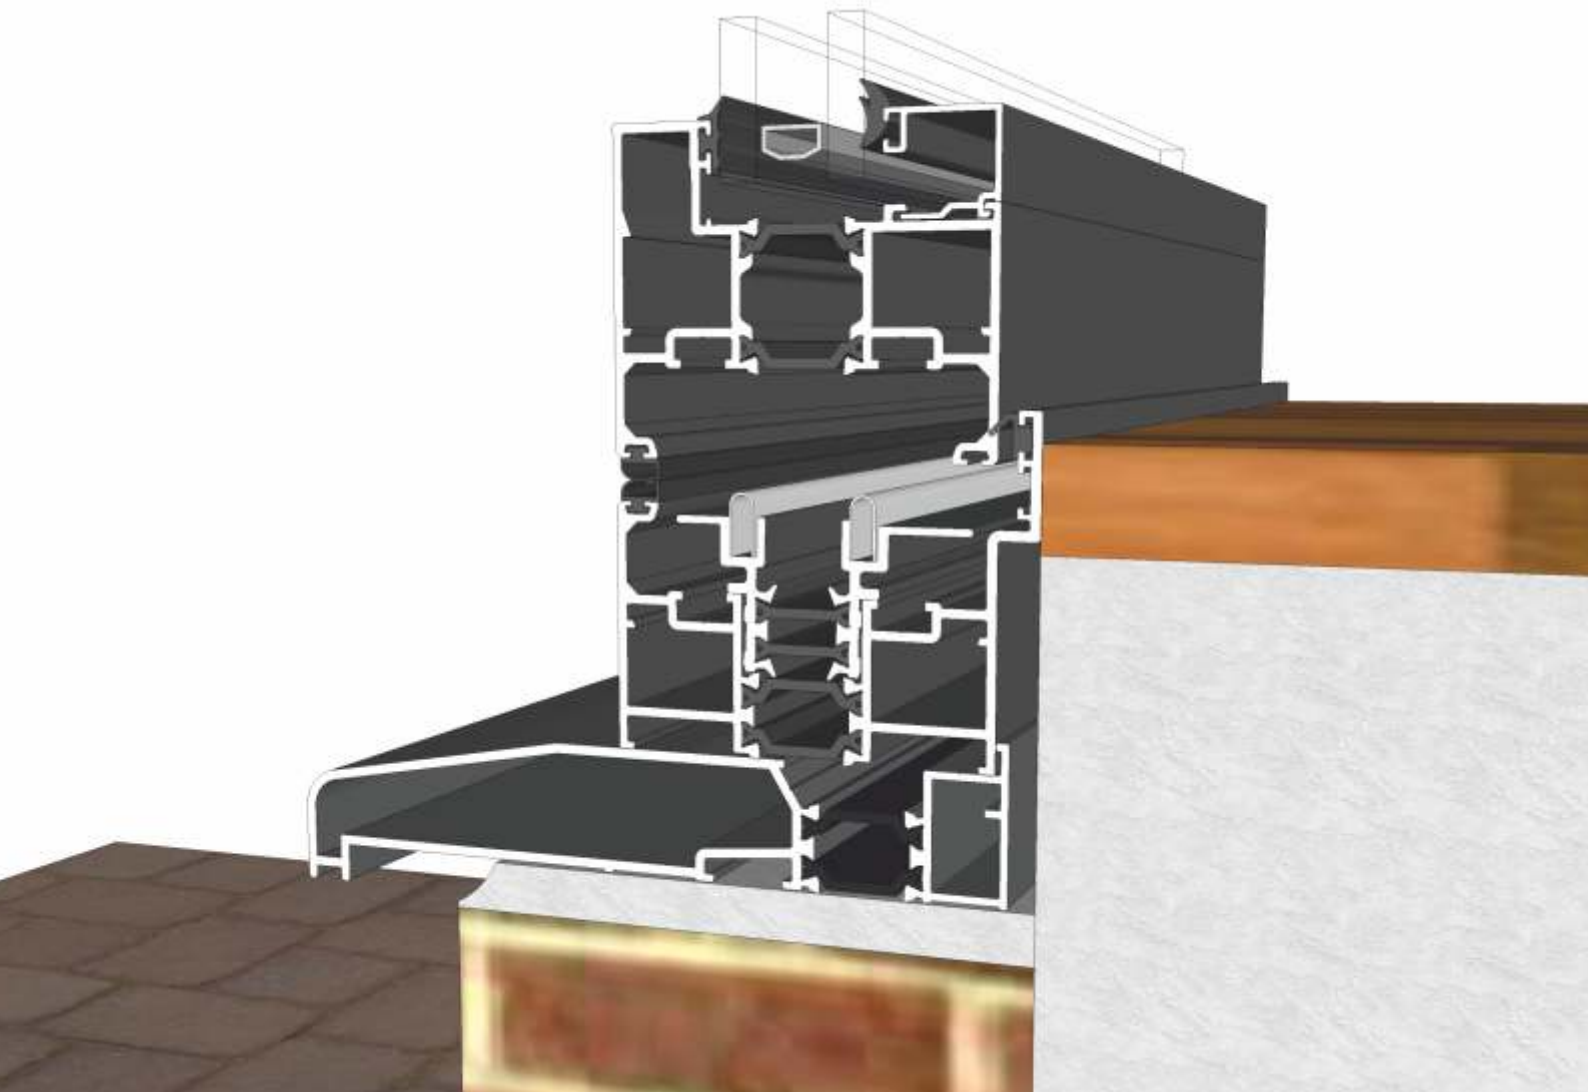

Emperor Concealed

Threshold Options

DURATION
WINDOWS

Standard Rebated Threshold

Open Out - No Cill

With Decking

With Patio

	Threshold
	Cill
	Brick/Concrete

Standard Rebated Threshold

Open Out - With 150mm Cill

With Decking

With Patio With

	Threshold
	Cill
	Brick/Concrete

The images displayed in this document are an artistic representation only, and not a comprehensive installation guide. We do not supply decking, flooring, lead flashing etc. If in doubt please speak to a experienced builder or our technical department.