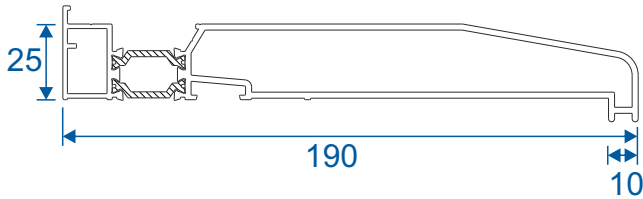

Cill Options & Drainage

85mm Cill - ETC451

Not available with the low rebated threshold.

150mm Cill - ETC457

190mm Cill - ETC458

225mm Cill - ETC479

Drainage

When installing a bifold, drainage paths for the threshold need to be taken into consideration. Please discuss drainage with the installer, homeowner and installer of external flooring. The images below depict an example of each threshold and its drainage path.

Standard Rebated No Cill (Open Out)

Standard Rebated With Cill (Open Out)

Low Rebated No Cill (Open Out)

Low Rebated With Clip In Cill (Open Out)

Low Rebated With Separate Cill (Open Out)

The images displayed in this document are an artistic representation only, and not a comprehensive installation guide. We do not supply decking, flooring, lead flashing etc. If in doubt please speak to a experienced builder or our technical department.