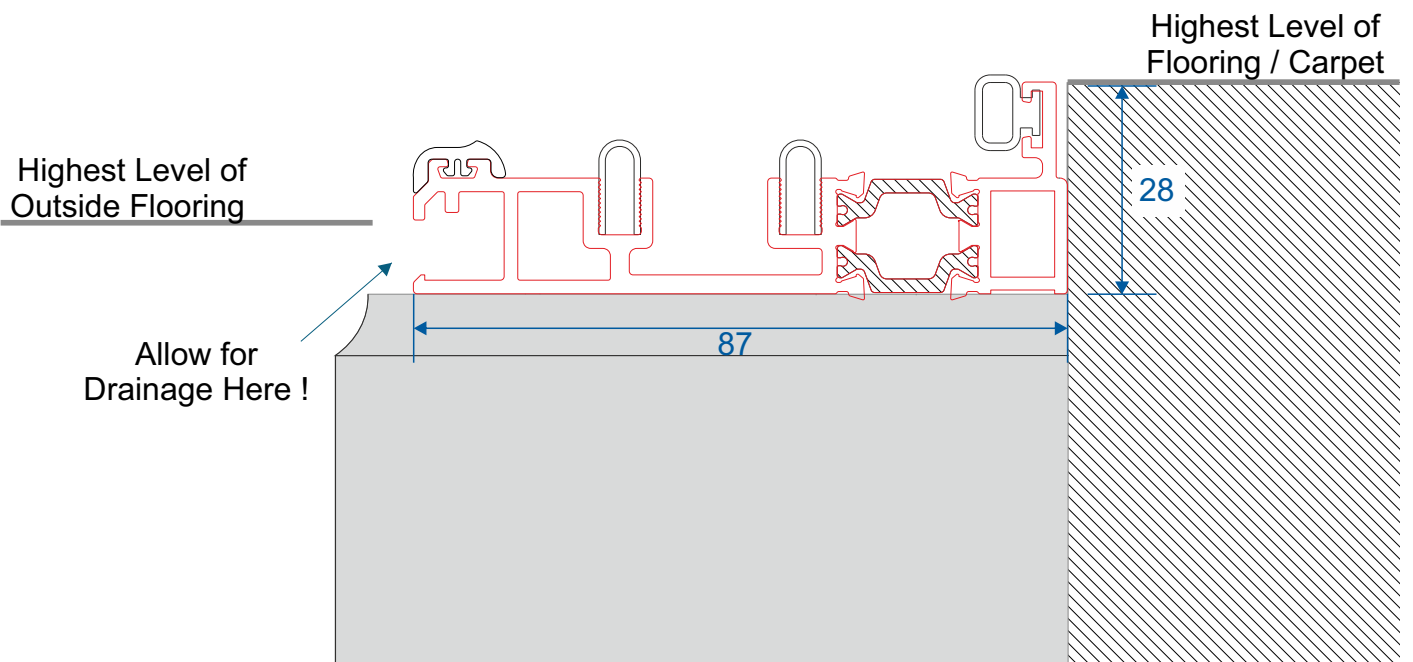

With Patio

	Threshold
	Cill
	Brick/Concrete

The images displayed in this document are an artistic representation only, and not a comprehensive installation guide. We do not supply decking, flooring, lead flashing etc. If in doubt please speak to a experienced builder or our technical department.