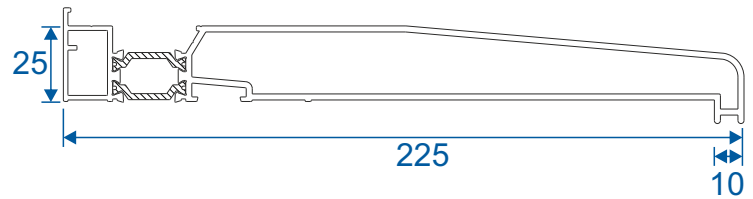

Cill Options & Drainage

85mm Cill - ETC451

Not available with the low rebated threshold.

150mm Cill - ETC457

190mm Cill - ETC458

225mm Cill - ETC479

Drainage

When installing a bifold, drainage paths for the threshold need to be taken into consideration. Please discuss drainage with the installer, homeowner and installer of external flooring. The images below depict an example of each threshold and its drainage path.

Standard Rebated No Cill (Open Out)

Standard Rebated With Cill (Open Out)

Low Rebated No Cill (Open Out)

Low Rebated With Clip In Cill (Open Out)

Low Rebated With Separate Cill (Open Out)

The images displayed in this document are an artistic representation only, and not a comprehensive installation guide. We do not supply decking, flooring, lead flashing etc. If in doubt please speak to a experienced builder or our technical department.