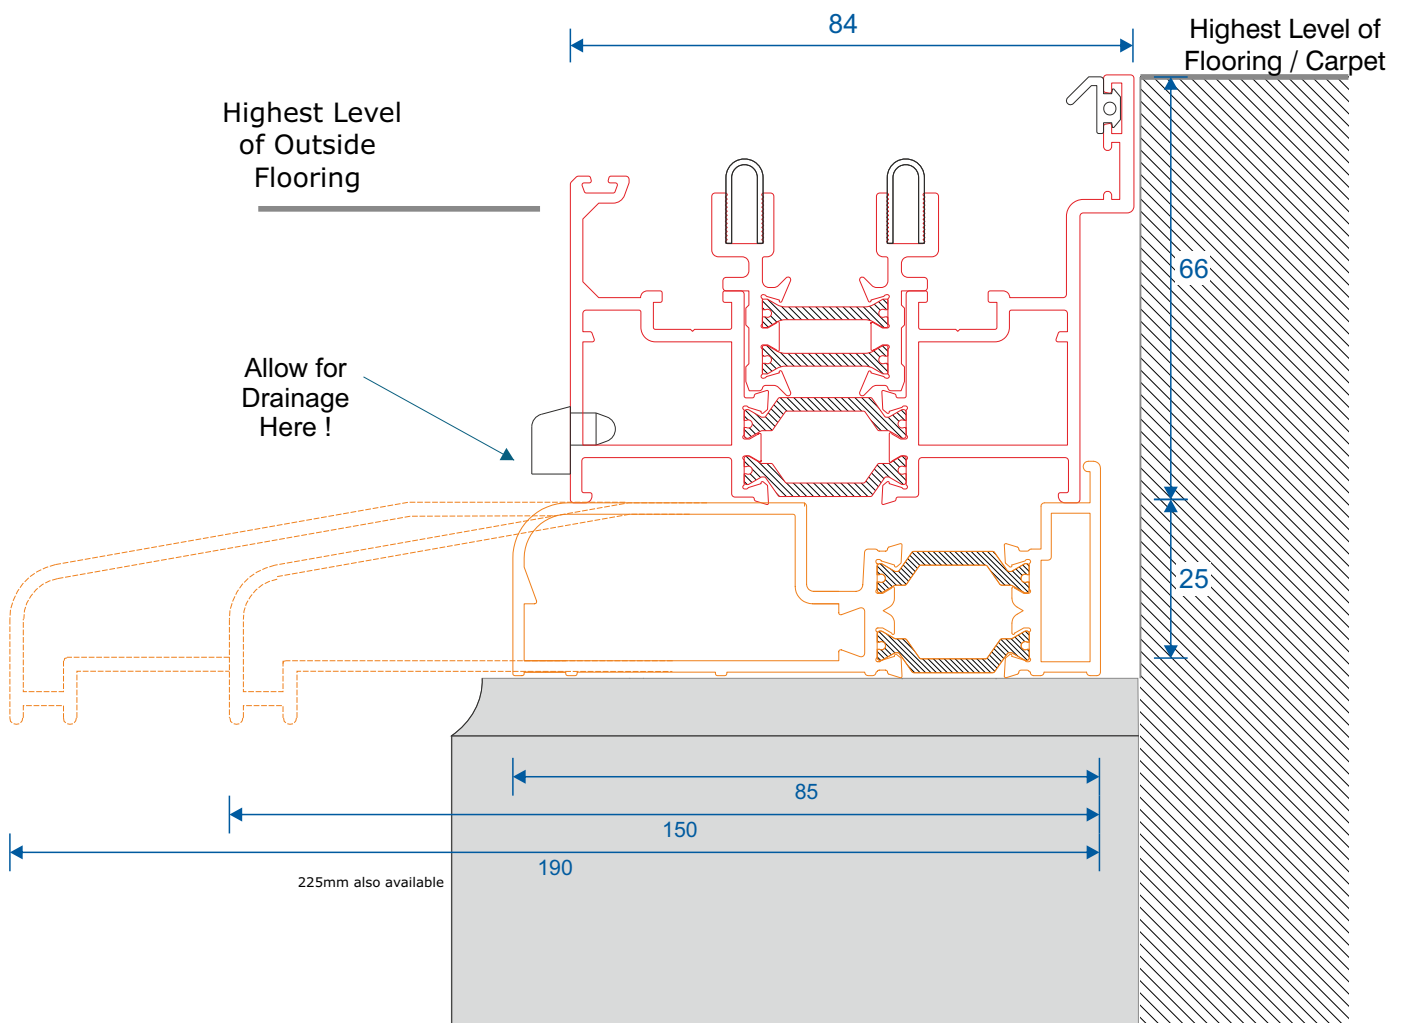

Standard Rebated Threshold

Open Out - With 150mm Cill

With Decking

With Patio With

	Threshold
	Cill
	Brick/Concrete

The images displayed in this document are an artistic representation only, and not a comprehensive installation guide. We do not supply decking, flooring, lead flashing etc. If in doubt please speak to a experienced builder or our technical department.